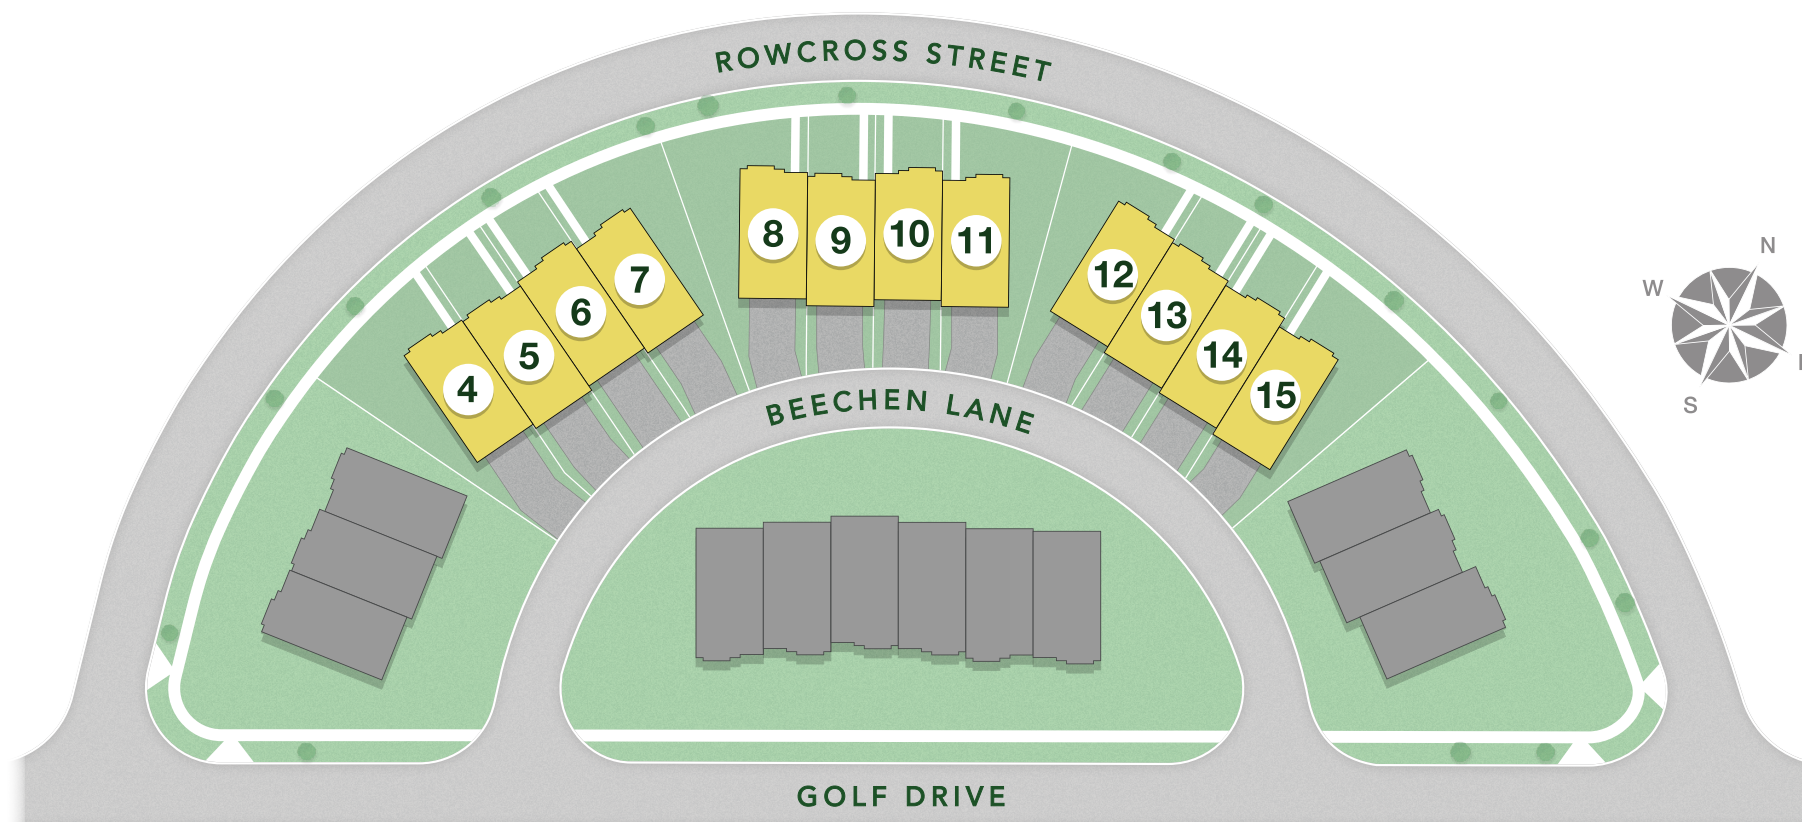

OLD TRAIL
VILLAGE

OLD TRAIL BLOCK 10

Map is an artist's representation for display purposes only.

CRAIG BUILDERS
Est. 1957