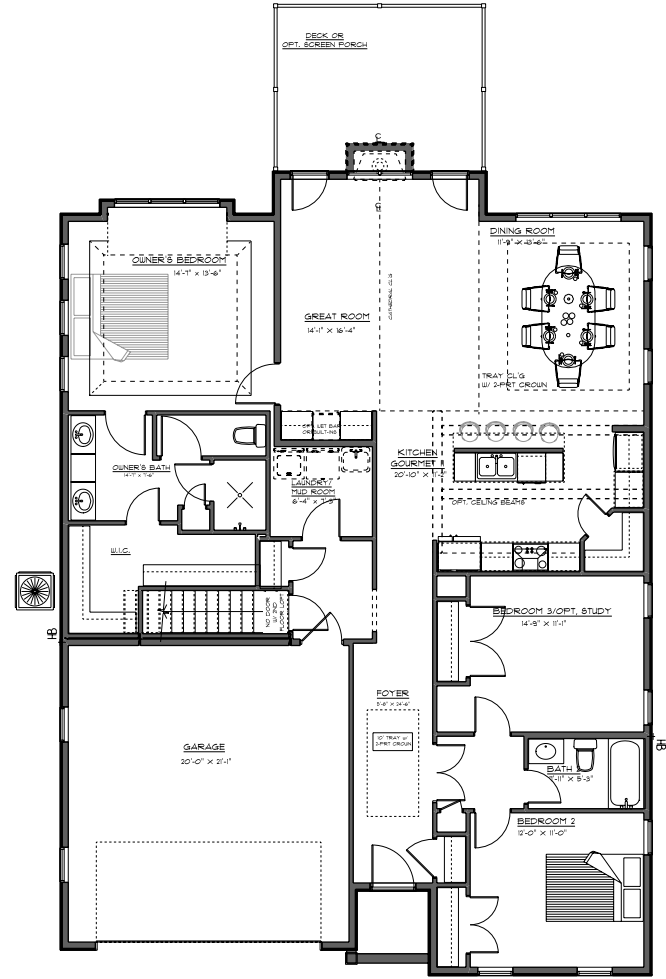

Front Elevation A