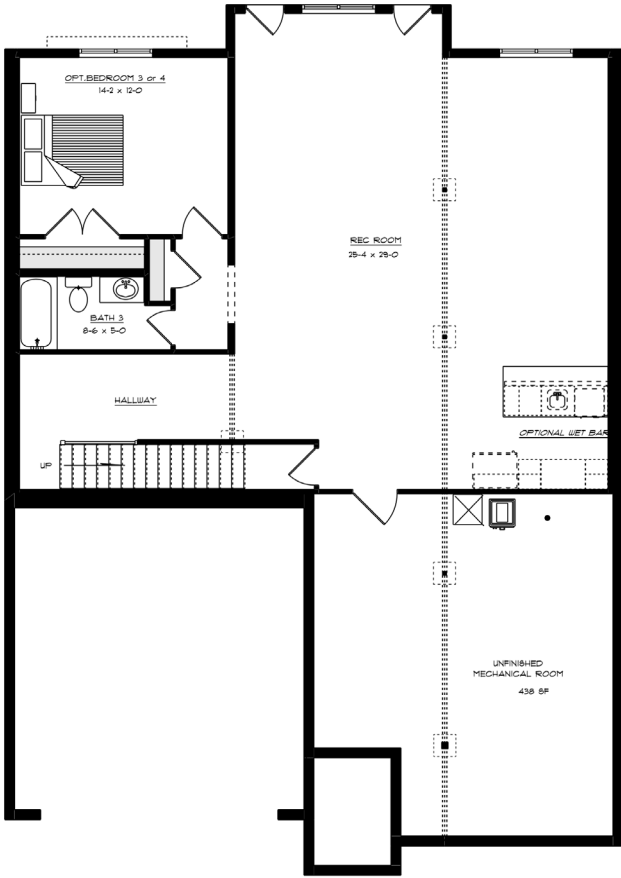

FIRST FLOOR WITH STANDARD ELEVATION A ON OPTIONAL BASEMENT

Front Elevation A

Front Elevation B

Front Elevation C

Front Elevation D

Kitchen Gourmet I

- DOUBLE OVEN
- 30" COOKTOP
- MICROWAVE OVER COOKTOP

Kitchen Gourmet II

- OVEN/MICROWAVE COMBO
- 30" COOKTOP
- RANGE HOOD OVER COOKTOP

OPT. OWNERS BATH AND LAUNDRY ROOM LAYOUT W/ OPT. SECOND FLOOR LOFT

STUDY OPT. IN LIEU OF BEDROOM 3

PAVILION

OPTIONAL BASEMENT

OPTIONAL BASEMENT 2 BEDROOM LAYOUT

SECOND FLOOR ON SLAB

OPT. FINISHED SECOND FLOOR ON SLAB

- Opt. Walk In Closet
- Opt. Finished Bathroom 3
- Mechanical Closet
- MINI SPLIT ADDED WHEN FINISHED

*Additional Design Options Available. This brochure is for illustrative purposes only. Actual product and specifications may vary in dimensions or details from these drawings.