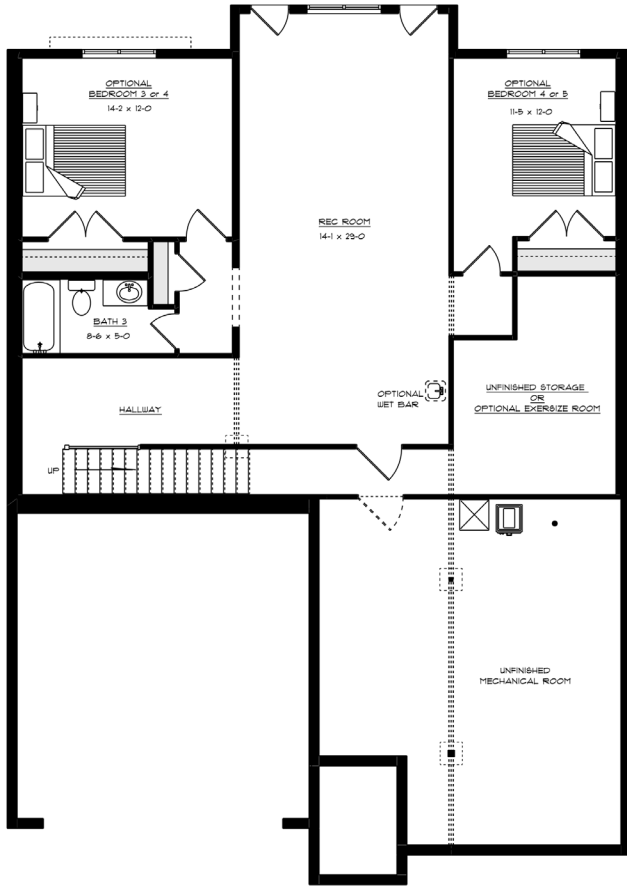

FIRST FLOOR WITH STANDARD ELEVATION A ON OPTIONAL BASEMENT

Front Elevation A

Front Elevation B

Front Elevation C

Front Elevation D

Kitchen Gourmet I

- DOUBLE OVEN
- 30" COOKTOP
- MICROWAVE OVER COOKTOP

Kitchen Gourmet II

- OVEN/MICROWAVE COMBO
- 30" COOKTOP
- RANGE HOOD OVER COOKTOP

OPT. OWNERS BATH AND LAUNDRY ROOM LAYOUT W/ OPT. SECOND FLOOR LOFT

STUDY OPT. IN LIEU OF BEDROOM 3

PAVILION

OPTIONAL BASEMENT

OPTIONAL BASEMENT 2 BEDROOM LAYOUT

SECOND FLOOR ON SLAB

OPT. FINISHED SECOND FLOOR ON SLAB

- Opt. Walk In Closet
- Opt. Finished Bathroom 3
- Mechanical Closet
- MINI SPLIT ADDED WHEN FINISHED

*Additional Design Options Available. This brochure is for illustrative purposes only. Actual product and specifications may vary in dimensions or details from these drawings.