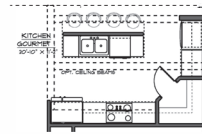

Kitchen Gourmet I

- -DOUBLE OVEN
- -30" COOKTOP
- -MICROWAVE OVER COOKTOP