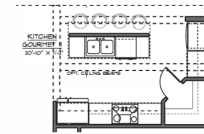

Kitchen Gourmet II

- -OVEN/MICROWAVE COMBO
- -30" COOKTOP
- -RANGE HOOD OVER COOKTOP