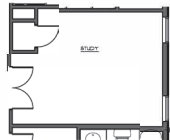

STUDY OPT. IN LIEU OF BEDROOM 3