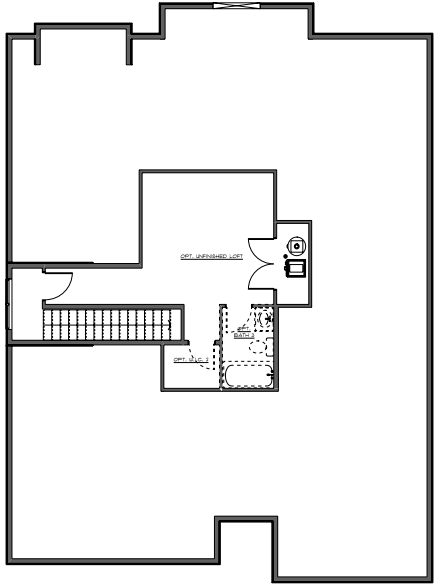

FIRST FLOOR WITH STANDARD ELEVATION A ON OPTIONAL BASEMENT

Front Elevation A

Front Elevation B

Front Elevation C

Front Elevation D

Kitchen Gourmet I

- DOUBLE OVEN
- 30" COOKTOP
- MICROWAVE OVER COOKTOP

Kitchen Gourmet II

- OVEN/MICROWAVE COMBO
- 30" COOKTOP
- RANGE HOOD OVER COOKTOP

OPT. OWNERS BATH AND LAUNDRY ROOM LAYOUT W/ OPT. SECOND FLOOR LOFT

STUDY OPT. IN LIEU OF BEDROOM 3

PAVILION

OPTIONAL BASEMENT

OPTIONAL BASEMENT 2 BEDROOM LAYOUT

SECOND FLOOR ON SLAB

OPT. FINISHED SECOND FLOOR ON SLAB

- Opt. Walk In Closet
- Opt. Finished Bathroom 3
- Mechanical Closet
- MINI SPLIT ADDED WHEN FINISHED

*Additional Design Options Available. This brochure is for illustrative purposes only. Actual product and specifications may vary in dimensions or details from these drawings.