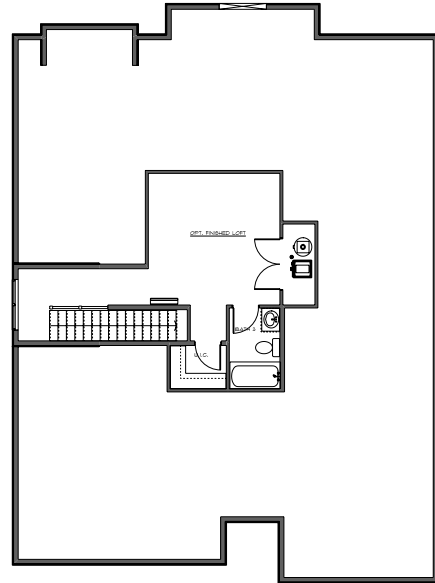

FIRST FLOOR WITH STANDARD ELEVATION A ON OPTIONAL BASEMENT

Front Elevation A

Front Elevation B

Front Elevation C

Front Elevation D

Kitchen Gourmet I

- DOUBLE OVEN
- 30" COOKTOP
- MICROWAVE OVER COOKTOP

Kitchen Gourmet II

- OVEN/MICROWAVE COMBO
- 30" COOKTOP
- RANGE HOOD OVER COOKTOP

OPT. OWNERS BATH AND LAUNDRY ROOM LAYOUT W/ OPT. SECOND FLOOR LOFT

STUDY OPT. IN LIEU OF BEDROOM 3

PAVILION

OPTIONAL BASEMENT

OPTIONAL BASEMENT 2 BEDROOM LAYOUT

SECOND FLOOR ON SLAB

OPT. FINISHED SECOND FLOOR ON SLAB

- Opt. Walk In Closet
- Opt. Finished Bathroom 3
- Mechanical Closet
- MINI SPLIT ADDED WHEN FINISHED

*Additional Design Options Available. This brochure is for illustrative purposes only. Actual product and specifications may vary in dimensions or details from these drawings.