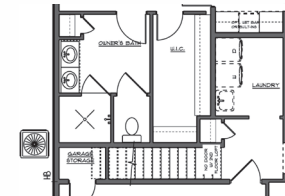

OPT. OWNERS BATH AND LAUNDRY ROOM LAYOUT W/ OPT. SECOND FLOOR LOFT