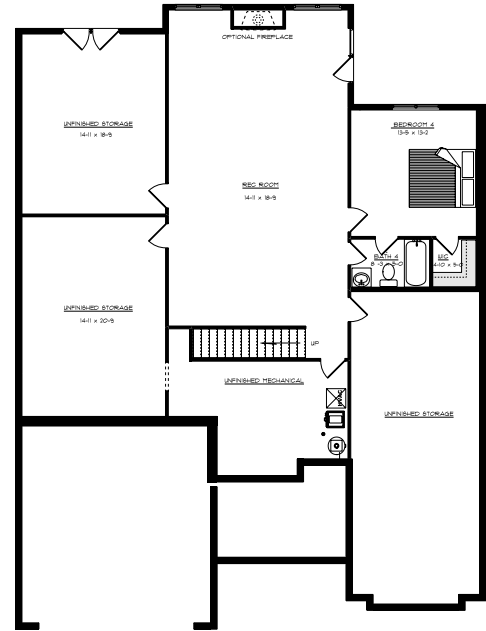

FIRST FLOOR

OPTIONAL GOURMET KITCHEN 1
 - DOUBLE OVEN
 - 30" COOKTOP WITH VENTED MICROWAVE
 - OPTIONAL WINE COOLER

OPTIONAL GOURMET KITCHEN 2
 - OVEN/MICRO COMBO
 - 30" COOKTOP WITH STAINLESS HOOD
 - OPTIONAL WINE COOLER

OPTIONAL BASEMENT WITH NO BONUS ROOM

OPTION 1 - UNFINISHED BONUS ROOM

FINISHED BONUS ROOM

OPTION 2 - BONUS ROOM WITH OPTIONAL:
FINISHED BATH, WET BAR, EXPANDED DORMER, WALK-IN CLOSET AND UNFINISHED

OPTIONAL UNFINISHED BASEMENT PLAN

OPTIONAL FINISHED BASEMENT PLAN

CRAIG BUILDERS

Est. 1957

www.craigbuilders.com

*Additional Design Options Available. This brochure is for illustrative purposes only. Actual product and specifications may vary in dimensions or details from these drawings.