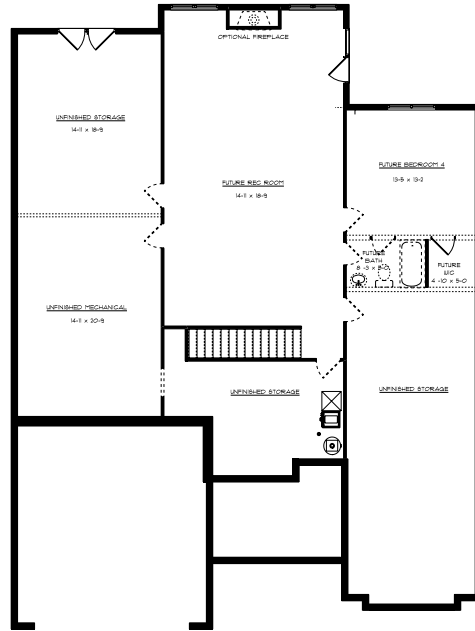

FIRST FLOOR

OPTIONAL GOURMET KITCHEN 1
 - DOUBLE OVEN
 - 30" COOKTOP WITH VENTED MICROWAVE
 - OPTIONAL WINE COOLER

OPTIONAL GOURMET KITCHEN 2
 - OVEN/MICRO COMBO
 - 30" COOKTOP WITH STAINLESS HOOD
 - OPTIONAL WINE COOLER

OPTIONAL BASEMENT WITH NO BONUS ROOM

OPTION 1 - UNFINISHED BONUS ROOM

FINISHED BONUS ROOM

OPTION 2 - BONUS ROOM WITH OPTIONAL:
FINISHED BATH, WET BAR, EXPANDED DORMER, WALK-IN CLOSET AND UNFINISHED

OPTIONAL UNFINISHED BASEMENT PLAN

OPTIONAL FINISHED BASEMENT PLAN

CRAIG BUILDERS

Est. 1957

www.craigbuilders.com

*Additional Design Options Available. This brochure is for illustrative purposes only. Actual product and specifications may vary in dimensions or details from these drawings.