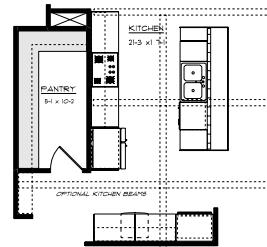

OPTIONAL BASEMENT WITH NO BONUS ROOM