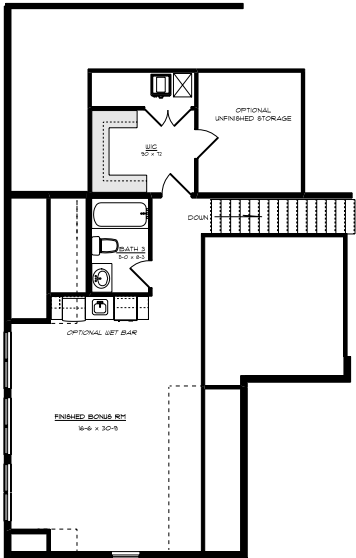

FIRST FLOOR

OPTIONAL GOURMET KITCHEN 1
 - DOUBLE OVEN
 - 30" COOKTOP WITH VENTED MICROWAVE
 - OPTIONAL WINE COOLER

OPTIONAL GOURMET KITCHEN 2
 - OVEN/MICRO COMBO
 - 30" COOKTOP WITH STAINLESS HOOD
 - OPTIONAL WINE COOLER

OPTIONAL BASEMENT WITH NO BONUS ROOM

OPTION 1 - UNFINISHED BONUS ROOM

FINISHED BONUS ROOM

OPTION 2 - BONUS ROOM WITH OPTIONAL:
FINISHED BATH, WET BAR, EXPANDED DORMER, WALK-IN CLOSET AND UNFINISHED

OPTIONAL UNFINISHED BASEMENT PLAN