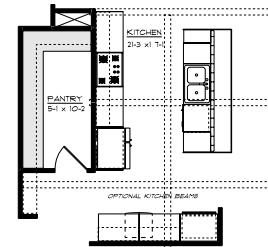

OPTIONAL BASEMENT WITH NO BONUS ROOM