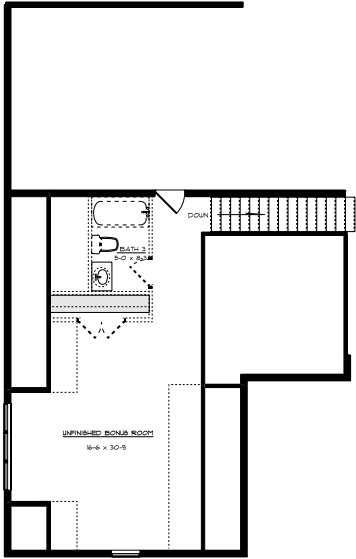

FIRST FLOOR

OPTIONAL GOURMET KITCHEN 1
 - DOUBLE OVEN
 - 30" COOKTOP WITH VENTED MICROWAVE
 - OPTIONAL WINE COOLER

OPTIONAL GOURMET KITCHEN 2
 - OVEN/MICRO COMBO
 - 30" COOKTOP WITH STAINLESS HOOD
 - OPTIONAL WINE COOLER

OPTIONAL BASEMENT WITH NO BONUS ROOM

OPTION 1 - UNFINISHED BONUS ROOM

FINISHED BONUS ROOM

OPTION 2 - BONUS ROOM WITH OPTIONAL:
FINISHED BATH, WET BAR, EXPANDED DORMER, WALK-IN CLOSET AND UNFINISHED

OPTIONAL UNFINISHED BASEMENT PLAN