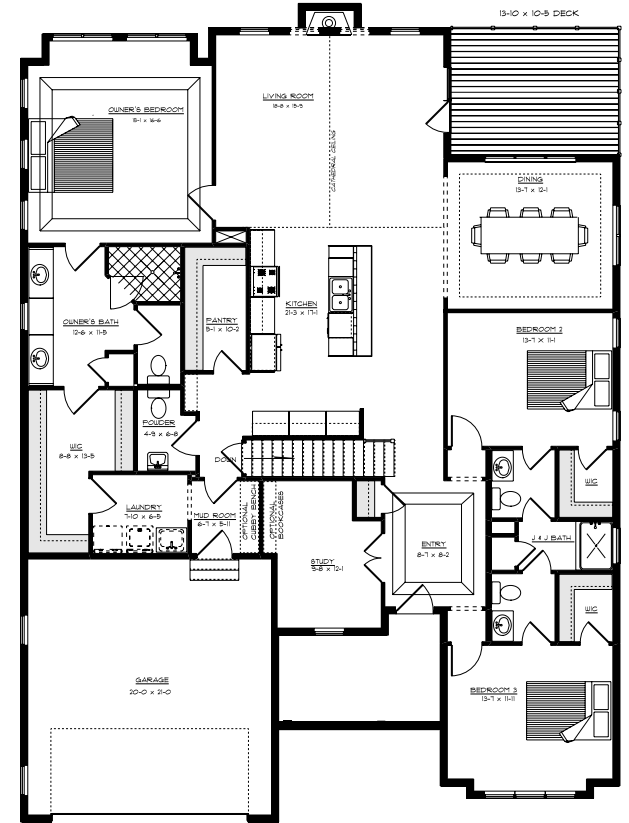

FIRST FLOOR