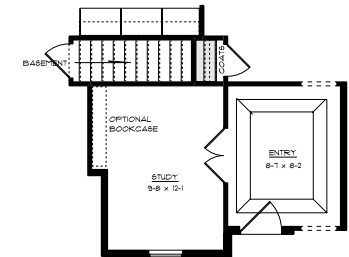

OPTIONAL BASEMENT WITH NO BONUS ROOM