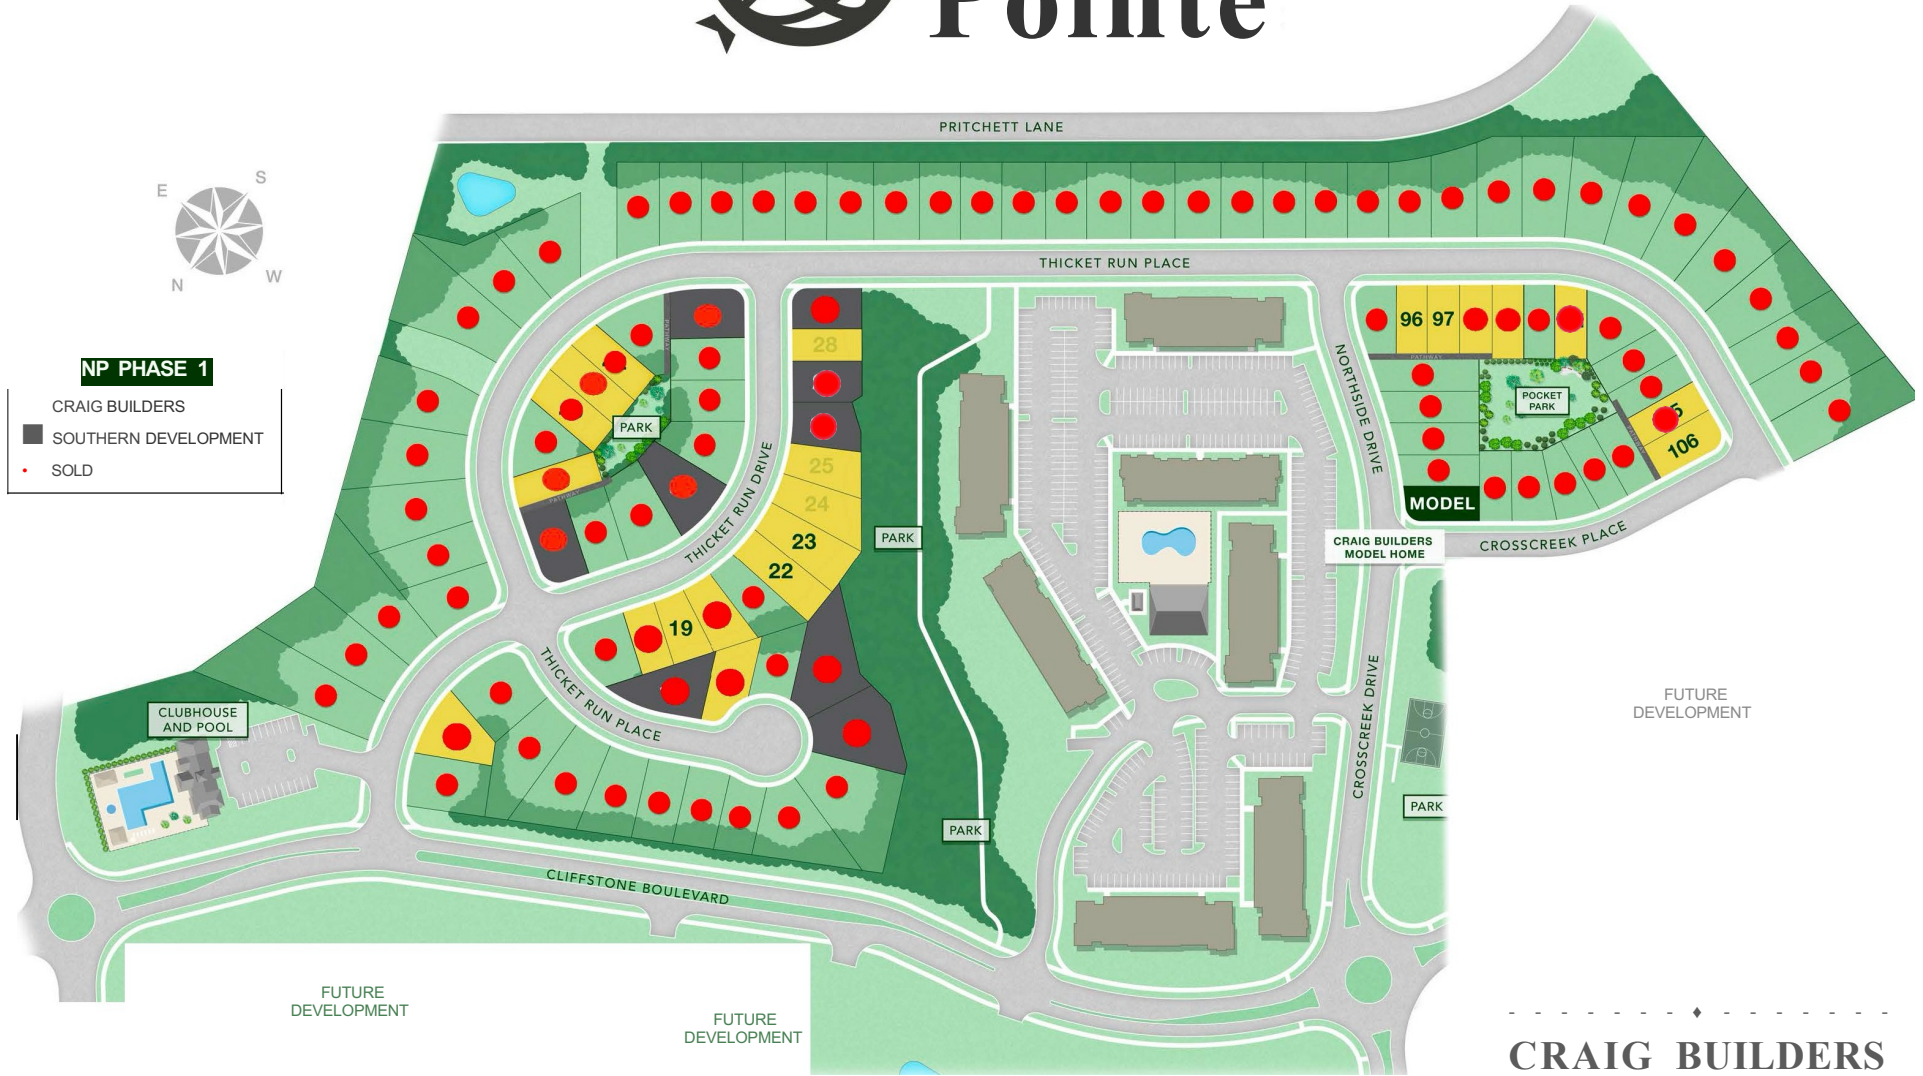

North Pointe

CRAIG BUILDERS
Est. 1957

ROUTE 29N T

WASHINGTON, D.C.
90 MILES

CHO AIRPORT
CHARLOTTESVILLE