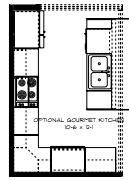

CRAIG BUILDERS

Est. 1957

BELVEDERE | HOMESITE 220

AVONDALE

3 Bedrooms | 3.5 Baths | 2243 Finished Sq Ft | 434 Sq Ft Unfinished | MLS 589942

Kate Colvin
kate@craigbuilders.com
 (434) 996-5008

CRAIGBUILDERS.COM

*Additional Design Options Available. This brochure is for illustrative purposes only. Actual product and specifications may vary in dimensions or details from these drawings.