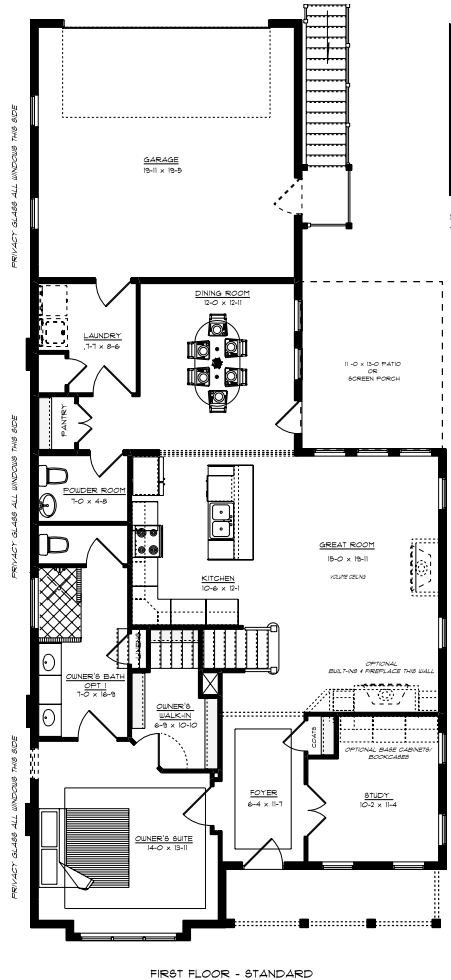

CRAIG BUILDERS

Est. 1957

BELVEDERE | HOMESITE 220

AVONDALE

3 Bedrooms | 3.5 Baths | 2243 Finished Sq Ft | 434 Sq Ft Unfinished | MLS 589942

Kate Colvin
kate@craigbuilders.com
 (434) 996-5008

CRAIGBUILDERS.COM

*Additional Design Options Available. This brochure is for illustrative purposes only. Actual product and specifications may vary in dimensions or details from these drawings.