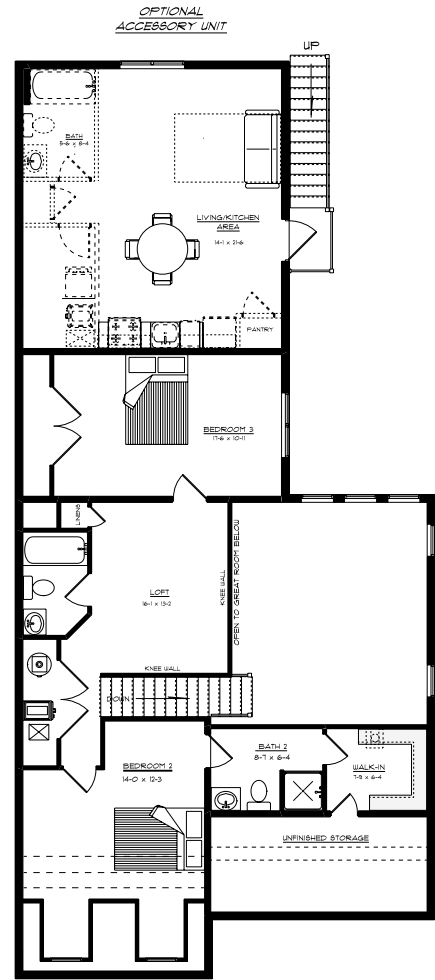

CRAIG BUILDERS

Est. 1957

BELVEDERE | HOMESITE 220

AVONDALE

3 Bedrooms | 3.5 Baths | 2243 Finished Sq Ft | 434 Sq Ft Unfinished | MLS 589942

Kate Colvin
kate@craigbuilders.com
 (434) 996-5008

CRAIGBUILDERS.COM

*Additional Design Options Available. This brochure is for illustrative purposes only. Actual product and specifications may vary in dimensions or details from these drawings.