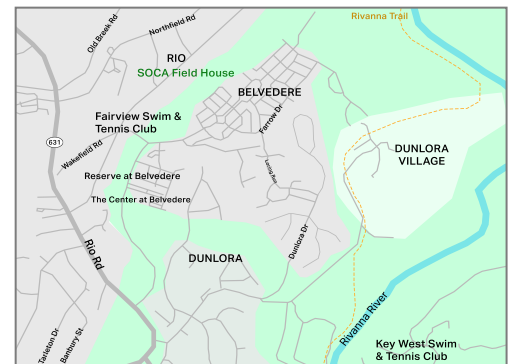

DUNLORA VILLAGE

DUNLORA NEIGHBORHOOD

- CRAIG BUILDERS
- SOUTHERN DEVELOPMENT

COMMUNITY AMENITIES

- 1 ENTRY MONUMENT
- 2 RIVANNA TRAIL SPUR
- 3 NATURAL PLAYGROUND
- 4 CENTRAL FIRE PIT
- 5 COMMUNITY GARDENS
- 6 MULTI-PURPOSE FIELD
- 7 PICNIC AREAS
- 8 RIVER ACCESS/KAYAK STORAGE

Map is an artist's representation for display purposes only. Subject to change without notice. Please see Sales Representative for details.